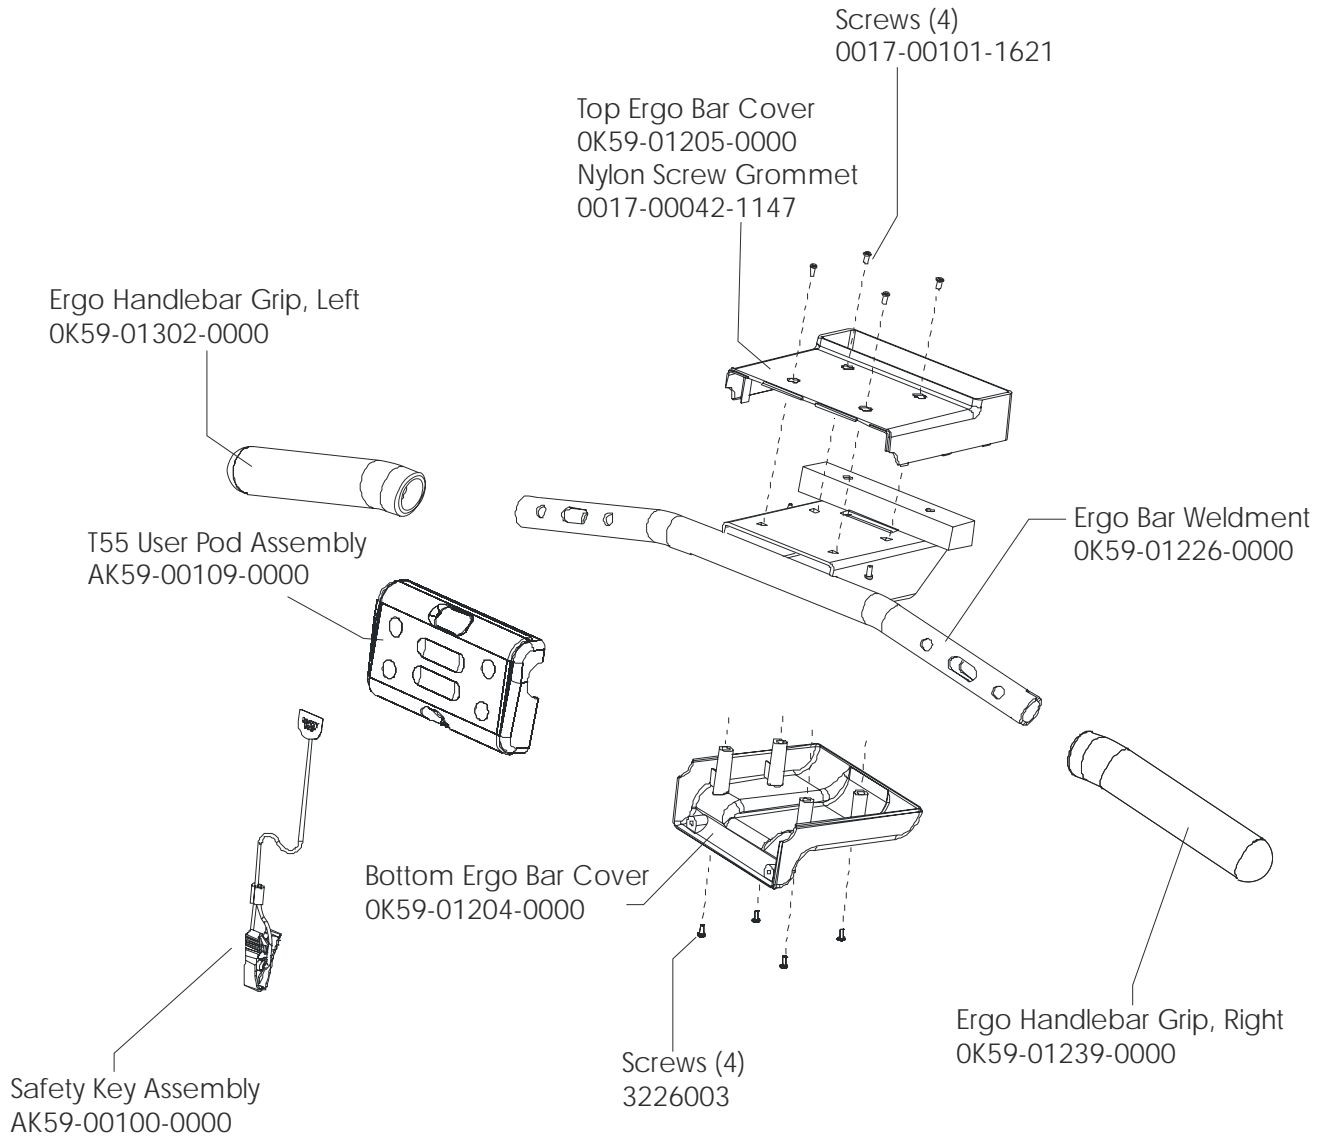

Belt, Deck, and Rear Roller 6

Uprights, Handrails, and Cupholders 7

Ergo Bar 8

Motor Cover, Front End Cap, and Leg Levelers 9

Lift Frame and Lift Motor 10

Motor Controller Assembly 11

Drive Motor Assembly 12

Front Roller Assembly 13

Block Diagram - Domestic 14

Block Diagram - International 15

Description	Part No.
Hardware Bag	AK59-00090-0000
Document Kit - Eng	AK59-00111-0000
Document Kit - Ger	AK59-000111-0002
Transmitter, Polar HR	8254701
Strap, Heart Rate LF	6844301
M6 Hex Long Arm Wrench	3255701

Motor Cover, Front End Cap, and Leg Levelers

Lift Frame and Lift Motor

Motor Controller Kit
Domestic
AK59-00112-0000
International
AK59-00113-0000

T5-5 TREADMILL
Block Diagram - Low Voltage

T55-0XXX-01

T5-5 TREADMILL Block Diagram - High Voltage

T55-0XXX-01

T55-0101-01	T55-0102-01	T55-0104-01	T55-0201-01
T5-5.ENG/MET. 230/50.CONT	T5-5.ENG/MET. 230/50.UK	T5-5.ENG/MET. 240.AUST	T5-5.ENG/MET. 230/50.CONT
7420801	7420901	7420801	7420801
LINE CORD, UK	7420901		
LINE CORD, AUSTRALIA	7802901		